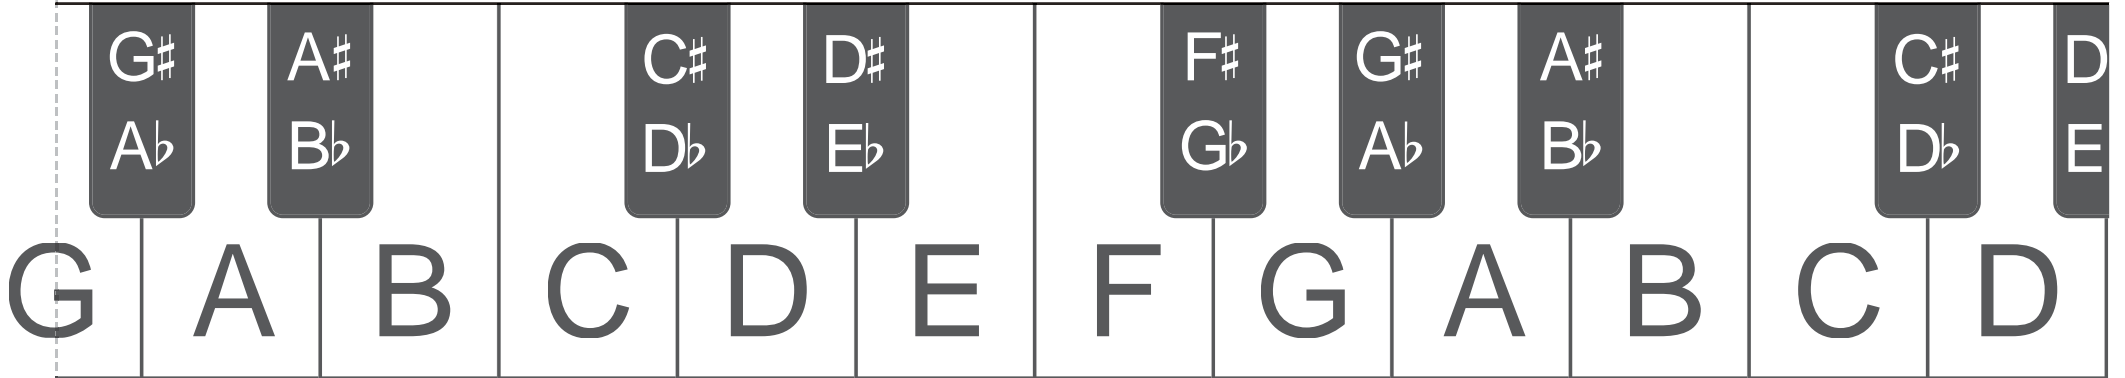

Part 4

Part 5

DSMusic®
www.dsmusic.com

© Copyright 2013 DS Music. All rights reserved.