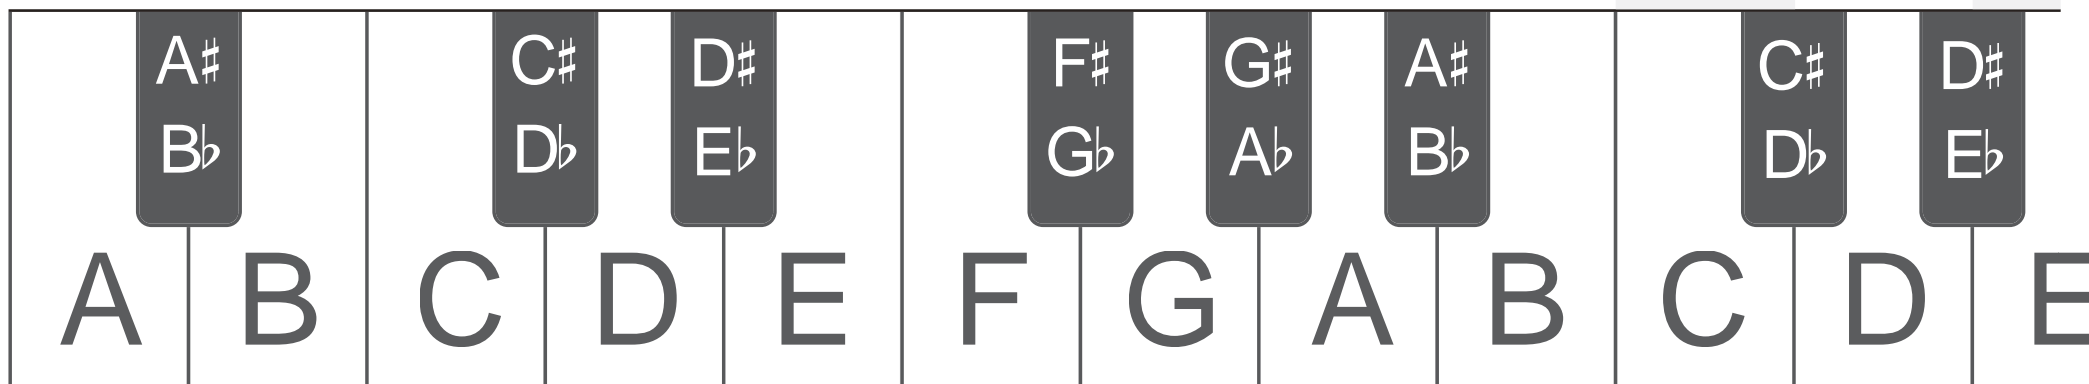

## Instructions

Simply cut along all of the 'grey dotted lines' and then stick each section together with sellotape. Here is an example of what it should look like:

Have fun!

# Piano note finder

This useful piano note finder chart can be placed on your piano or keyboard above the keys to help you find all the notes.

Part 2

Musical notation for Part 2, consisting of two staves. The top staff uses a treble clef and contains a sequence of notes: F# (quarter), G# (quarter), A# (quarter), C# (quarter), D# (quarter), F# (quarter), G# (quarter), A# (quarter), and a whole note B. The bottom staff contains a sequence of notes: Gb (quarter), Ab (quarter), Bb (quarter), C (quarter), D (quarter), F (quarter), G (quarter), A (quarter), and a whole note B.

Piano keyboard diagram for Part 2. The keys are labeled with letters E through B. The white keys are labeled E, F, G, A, B, C, D, E, F, G, A, B. The black keys are labeled with their sharp and flat names: F# and Gb, G# and Ab, A# and Bb, C# and Db, D# and Eb, F# and Gb, G# and Ab, A# and Bb.

Part 3

Musical notation for Part 3, consisting of two staves. The top staff uses a treble clef and contains a sequence of notes: C (quarter), D (quarter), E (quarter), F (quarter), G (quarter), A (quarter), B (quarter), and a whole note C. The bottom staff contains a sequence of notes: C (quarter), D (quarter), E (quarter), F (quarter), G (quarter), A (quarter), B (quarter), and a whole note C.